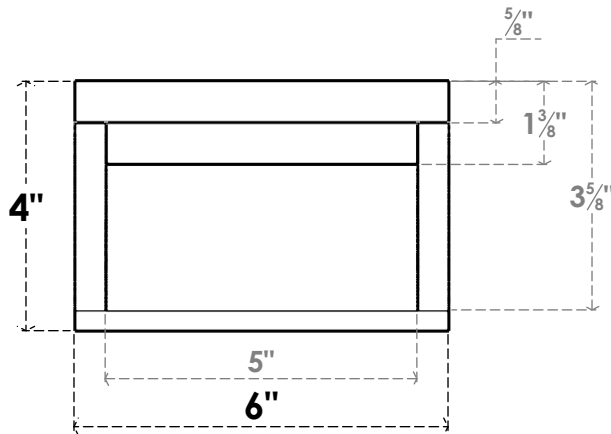

ITEM NUMBER: RFTURO060X04000X24000X004RIV00RCPR

6"W X 4"H X 24"L TIMBERTHANE ROUGH CEDAR RIVERA FAUX WOOD OPEN RAFTER TAIL, 4"L END, PRIMED TAN

SIDE PROFILE

FRONT PROFILE

ISOMETRIC

GENERATED DATE : 03/02/2023