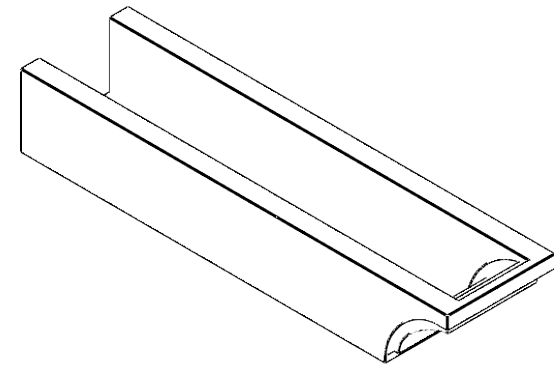

ITEM NUMBER: RFTURO060X04000X24000X004RIV00RCPR

6"W X 4"H X 24"L TIMBERTHANE ROUGH CEDAR RIVERA FAUX WOOD OPEN RAFTER TAIL, 4"L END, PRIMED TAN

SIDE PROFILE

FRONT PROFILE

ISOMETRIC

GENERATED DATE : 03/02/2023

EKENA MILLWORK
2300 WEST MAIN ST.
CLARKSVILLE, TX 75426
TOLL FREE: 866-607-0453
WWW.EKENAMILLWORK.COM

NOTES

1. INSTALLATION TO BE COMPLETED IN ACCORDANCE WITH MANUFACTURER'S SPECIFICATIONS.
2. DRAWING MAY NOT BE TO SCALE
3. THIS DRAWING IS INTENDED FOR DESIGN AND PLANNING PURPOSES ONLY.
4. ALL INFORMATION CONTAINED HEREIN WAS CURRENT AT THE TIME OF DEVELOPMENT BUT MUST BE REVIEWED AND APPROVED BY THE PRODUCT MANUFACTURER TO BE CONSIDERED ACCURATE.
5. TIMBERTHANE ARCHITECTURAL PRODUCTS ARE MADE FROM HIGH DENSITY URETHANE AND COME FACTORY PRIMED