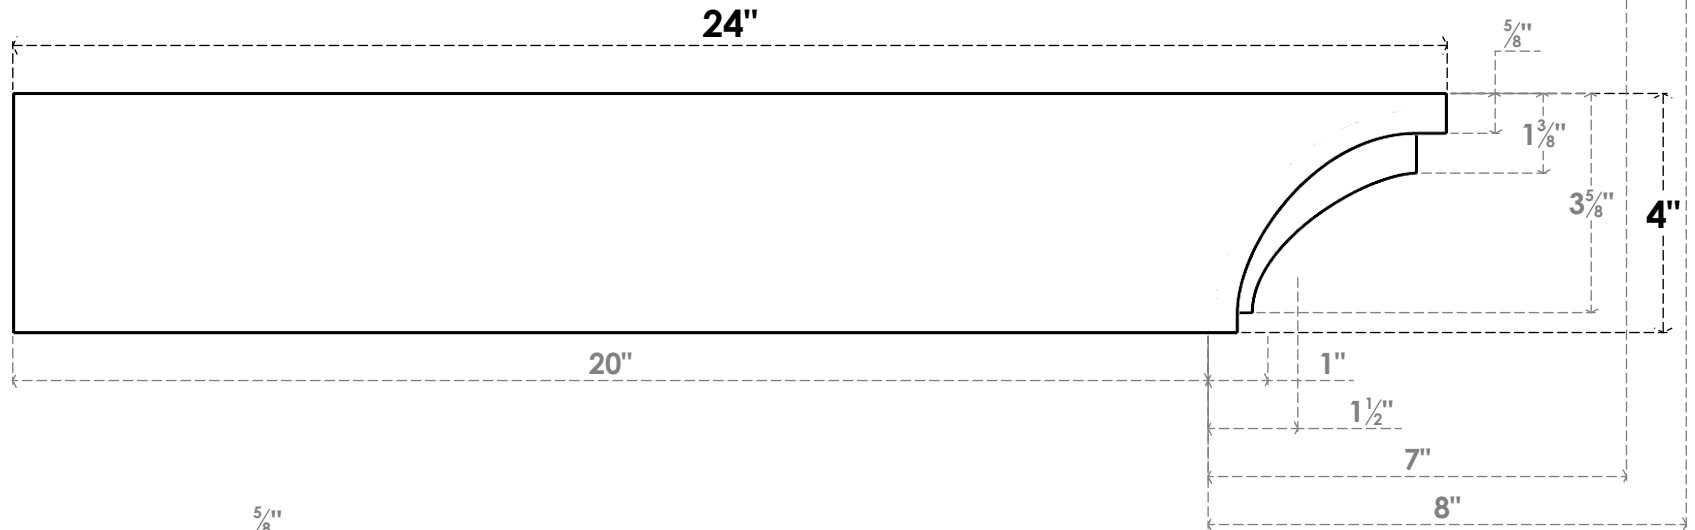

ITEM NUMBER: RFTURO060X04000X24000X004RIV00RCPR

6"W X 4"H X 24"L TIMBERTHANE ROUGH CEDAR RIVERA FAUX WOOD OPEN RAFTER TAIL, 4"L END, PRIMED TAN

SIDE PROFILE

FRONT PROFILE

ISOMETRIC

GENERATED DATE : 03/02/2023